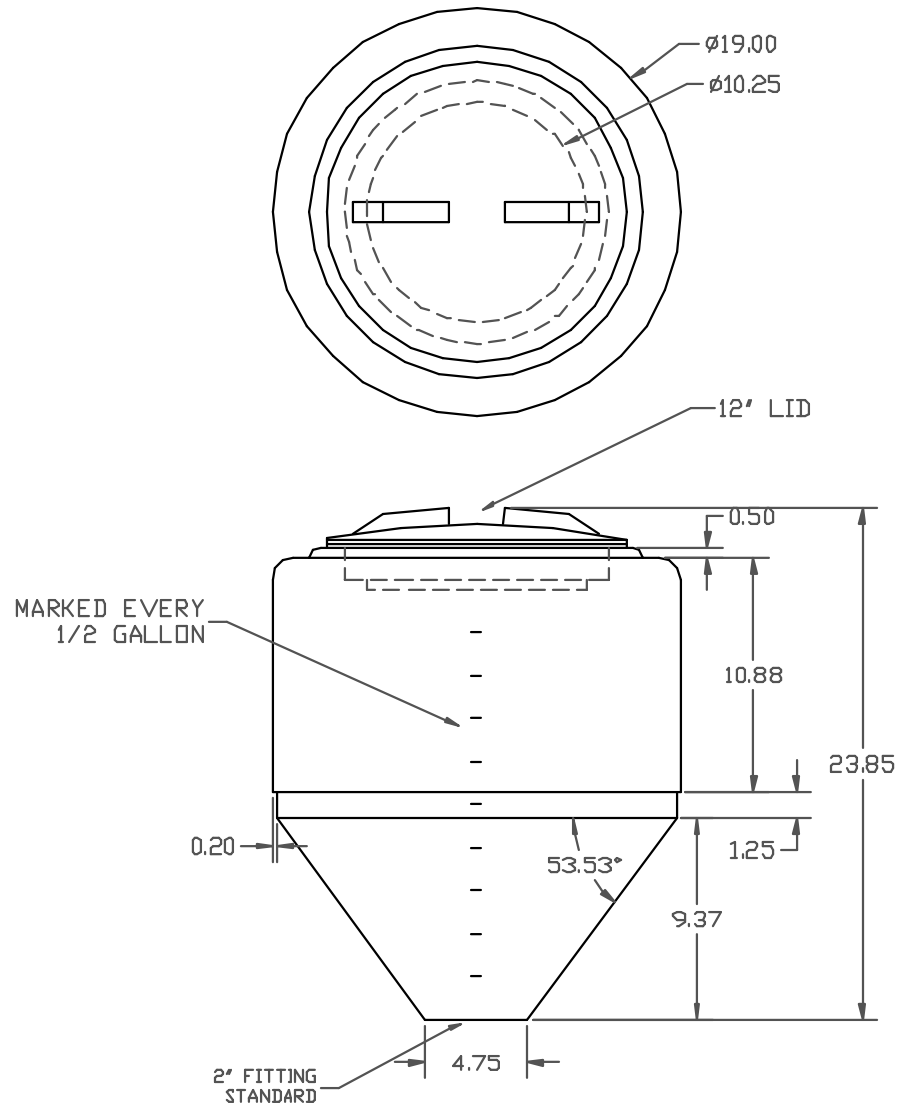

← GO BACK

			DRAWN / DATE DHJ 2/23/05	MATERIAL / SHOT WEIGHT POLYETHYLENE 10 LBS.	CSI ChemIndustrial Systems, Inc. PO Box 500, Cedarburg, WI 53012 262-375-8570 • (Fax) 262-375-8559 • info@chemindustrial.com		
			APPRD. / DATE				
REV	DESCRIPTION	DATE	APPRD.			SCALE NONE	PART NO. TCB15GAL-PE-19DIA
ALL DIMENSIONS ARE IN DECIMAL INCHES TOLERANCES UNLESS OTHERWISE SPECIFIED ±1% @ 68° F			THIRD ANGLE PROJECTION ANSI 14.5M 	NOTES: 0.20 WALL			